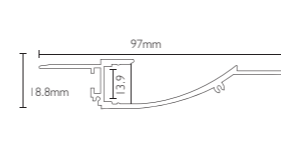

SW-176-Y1712