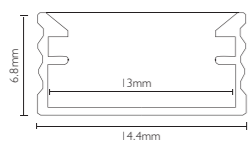

Dimension

Installation steps

Accessories

Dimension

Installation steps

Accessories

SW-176-Y1712

SW-L1407-24V 嵌入式硬灯条
Embedded LED aluminum profile