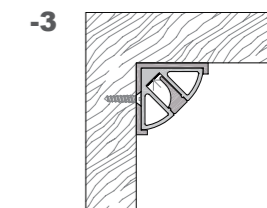

Dimension

Installation steps

Dimension

Installation steps

Dimension

Installation steps