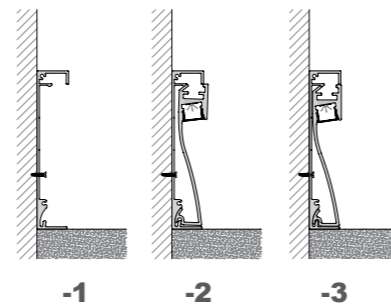

Installation steps