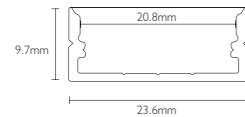

SW-L13419-24V 预埋踢脚线灯
Embedded kick line aluminum profile

SW-L3313-24V 12 厘夹板灯
LED Aluminum profile for 12mm polywood/glass

SW-2817-24V 6 厘夹板灯
LED Aluminum profile for 6mm polywood/glass

SW-L2310-24V 嵌入式硬灯条
Embedded LED aluminum profile