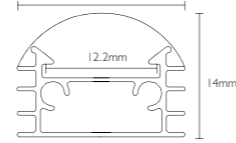

SW-L9719-24V 预埋踢脚线灯
Embedded kick line aluminum profile

安装说明 Installation instructions

先用螺丝固定卡扣
Fix the clip with screws

自备胶水固定
fix with glue