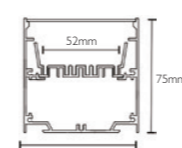

SW-L7575-24V 办公式硬灯条
Office LED aluminum profile