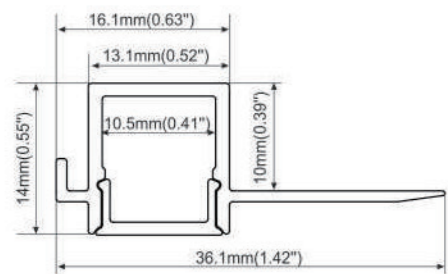

SW-LP068-S

• PC diffused cover