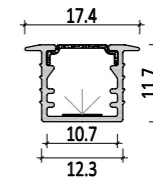

SW-006-M1712

Dimension

Installation steps

Dimension

Installation steps

Accessories

SW-170-Y2409

SW-140-Y1312

Dimension

Installation steps

Accessories

Dimension

Installation steps

Accessories

SW-176-Y1712

SW-L1407-24V 嵌入式硬灯条
Embedded LED aluminum profile