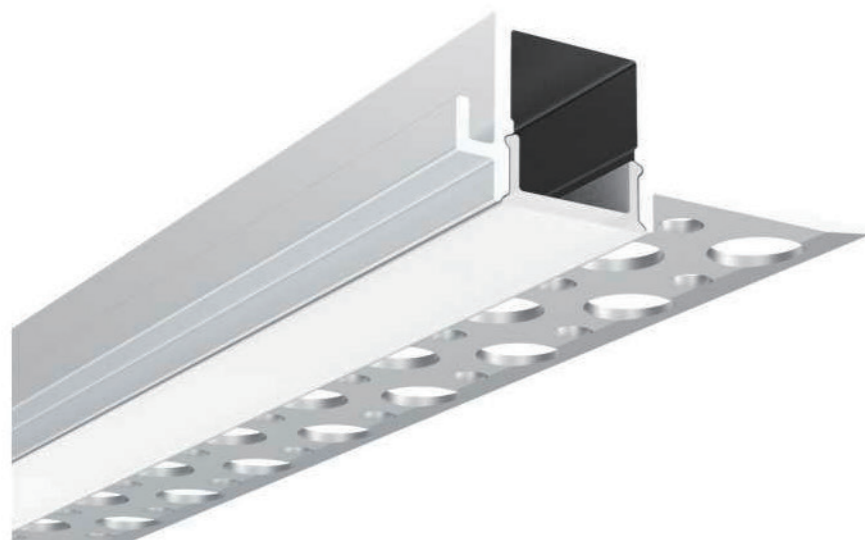

SW-LP068-S

• PC diffused cover