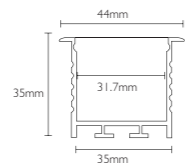

SW-L5050-24V 办公式硬灯条
Office LED aluminum profile

SW-L5075-24V 办公式硬灯条
Office LED aluminum profile

SW-L7080-24V 办公式硬灯条
Office LED aluminum profile

SW-L2407-24V 嵌入式硬灯条
Embedded LED aluminum profile

SW-L4435-24V 嵌入式硬灯条
Embedded LED aluminum profile