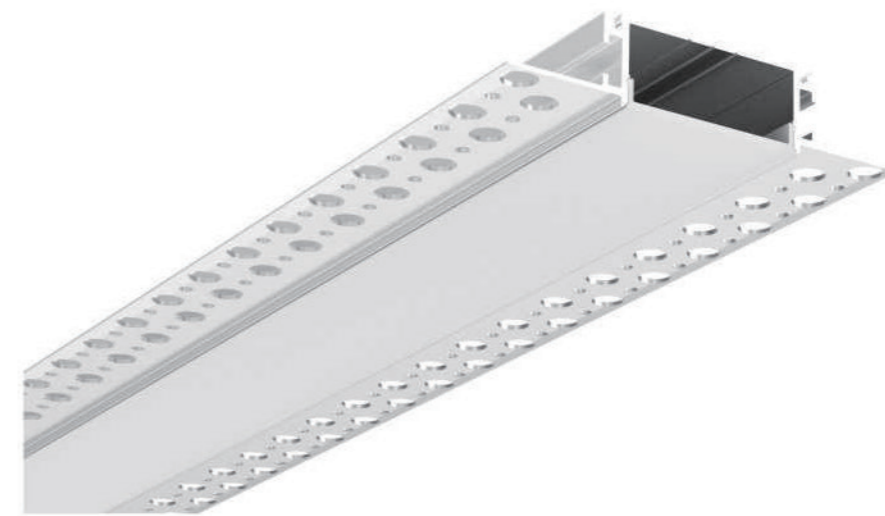

SW-LP081-R

End caps

90° Outside connect

90° Inside connector

L connector

- PC diffused cover

SW-LP088

End caps