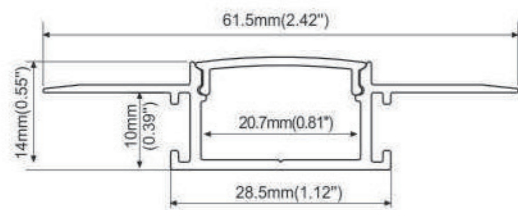

SW-LP071

- PMMA opal matte cover
- PMMA semi-clear cover
- PMMA clear cover
- PC diffused cover

SW-LP080

- PC diffused cover

SW-LP079

- PC diffused cover

SW-LP081-R

- PC diffused cover