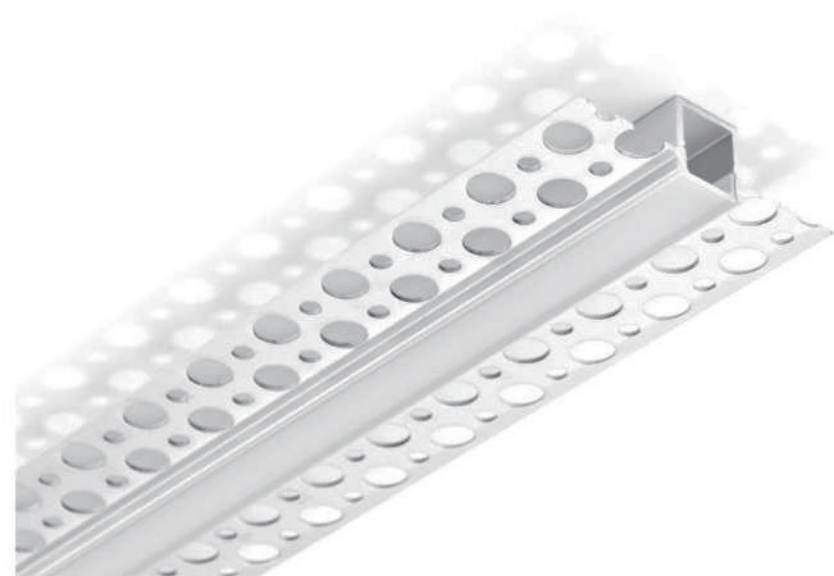

• PC diffused cover

Step 01:
Fix the profile
on plasterboard

Step 02:
Painting the Plaster

Step 03:
Paint lacquer (overcoating)

Step 04:
Stick led strip

Step 05:
Install diffuser

SW-LP070-R

Installation methods

Step 01:
Fix the profile
on plasterboard

Step 02:
Painting the Plaster

Step 03:
Paint lacquer (overcoating)

Step 04:
Stick led strip

Step 05:
Install diffuser