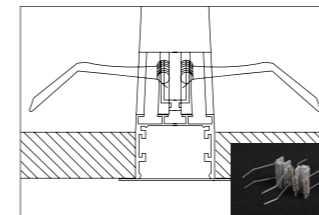

SW-L9719-24V 预埋踢脚线灯
Embedded kick line aluminum profile

安装说明 Installation instructions

1、卡簧式 Clip style