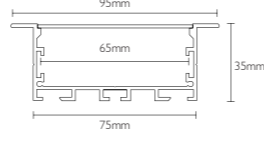

SW-L9535-24V 办公式硬灯条
Office LED aluminum profile