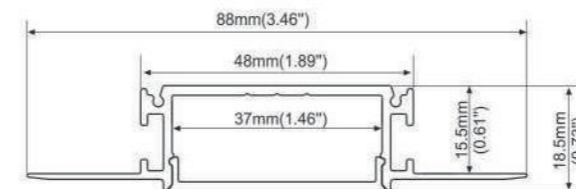

SW-LP081-R

End caps

90° Outside connect

90° Inside connector

L connector

- PC diffused cover

SW-LP088

End caps