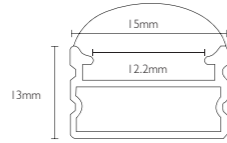

SW-L9719-24V 预埋踢脚线灯
Embedded kick line aluminum profile

安装说明 Installation instructions

先用螺丝固定卡扣
Fix the clip with screws

自备胶水固定
fix with glue