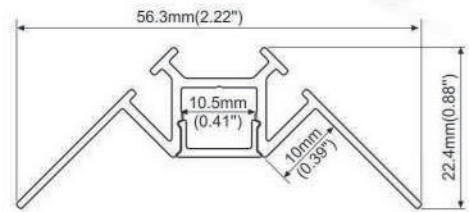

SW-LP081-R

End caps

90° Outside connect

90° Inside connector

L connector

- PC diffused cover

SW-LP088

End caps