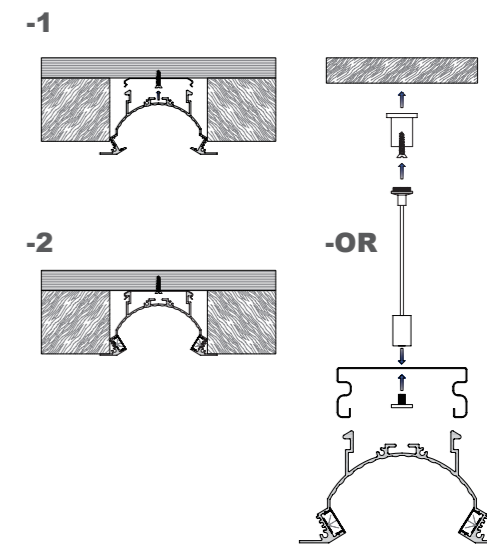

Dimension

Installation steps

Accessories

SW-251-C6016

SW-188-C8016

Installation steps

Accessories

Dimension

SW-517-C4013

SW-518-C4813

Dimension

Installation steps

SW-216-L4926

Accessories

Dimension

Installation steps

SW-076-BY10055

Accessories

SW-LP059-R

• PMMA semi-clear cover

Aluminium end cap

Spring Clip

Step 01:
Stick flex led strip
inside the profile

Step 05:
Fix end caps