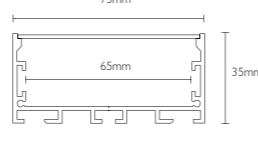

SW-L12075-24V 办公式硬灯条
Office LED aluminum profile

SW-L15075-24V 办公式硬灯条
Office LED aluminum profile

SW-L5035-24V 办公式硬灯条
Office LED aluminum profile

SW-L6535-24V 办公式硬灯条
Office LED aluminum profile

SW-L7535-24V 办公式硬灯条
Office LED aluminum profile