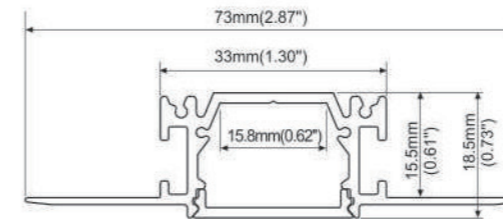

- PC diffused cover