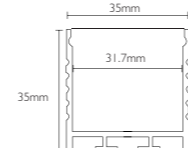

SW-L3535-24V 办公式硬灯条
Office LED aluminum profile