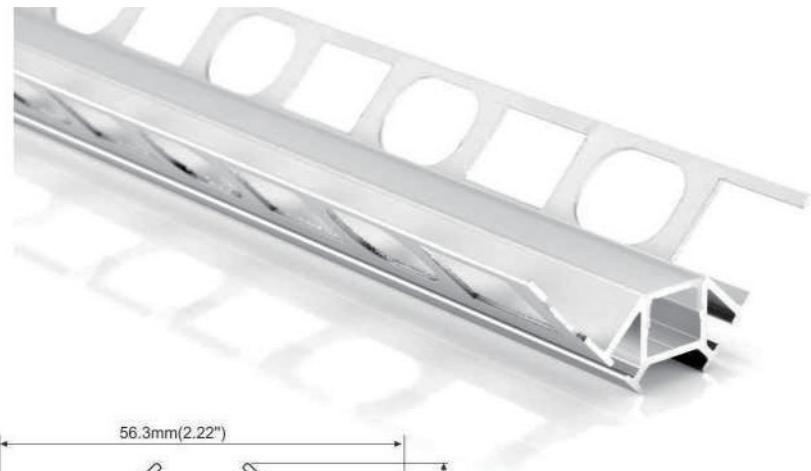

SW-LP081-R

End caps

90° Outside connect

90° Inside connector

L connector

- PC diffused cover

SW-LP088

End caps