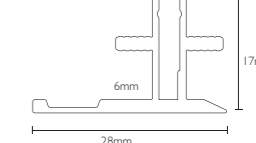

SW-L9719-24V 预埋踢脚线灯
Embedded kick line aluminum profile

安装说明 Installation instructions

先用螺丝固定卡扣
Fix the clip with screws

自备胶水固定
fix with glue