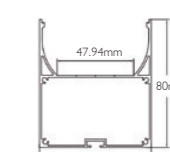

SW-L7080-24V 办公式硬灯条
Office LED aluminum profile