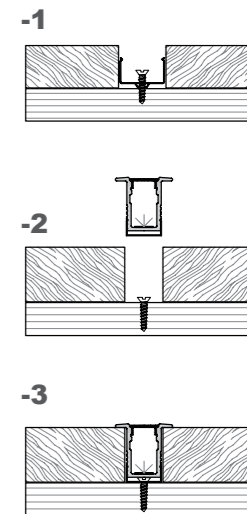

Installation steps

SW-531-M1313

Dimension

Installation steps

SW-521-Y0709

Dimension

Installation steps

SW-520-Y1609

SW-006-M1712

Dimension

Installation steps

Dimension

Installation steps

Accessories

SW-170-Y2409

SW-140-Y1312

Dimension

Installation steps

Accessories

Dimension

Installation steps

Accessories

SW-176-Y1712

SW-L1407-24V 嵌入式硬灯条
Embedded LED aluminum profile