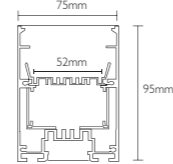

SW-L9535-24V 办公式硬灯条
Office LED aluminum profile

SW-L10036-24V 办公式硬灯条
Office LED aluminum profile

SW-5090-24V 吊装上下发光办公灯
Hanging aluminum profile with up and down light

SW-L9575-24V 吊装上下发光办公灯
Hanging aluminum profile with up and down light