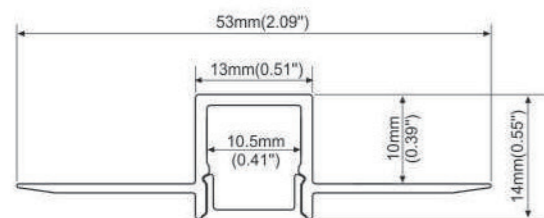

SW-LP068-R

Installation methods

SW-LP068-R