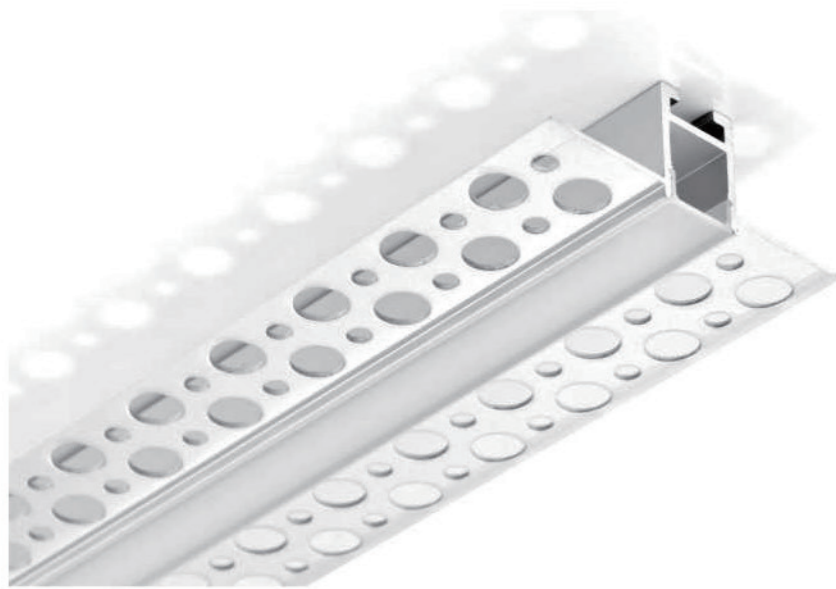

SW-LP071

- PMMA opal matte cover
- PMMA semi-clear cover
- PMMA clear cover
- PC diffused cover

SW-LP080

- PC diffused cover

SW-LP079

- PC diffused cover

SW-LP081-R

- PC diffused cover