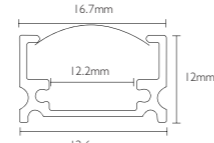

SW-L9719-24V 预埋踢脚线灯
Embedded kick line aluminum profile

安装说明 Installation instructions

先用螺丝固定卡扣
Fix the clip with screws

自备胶水固定
fix with glue