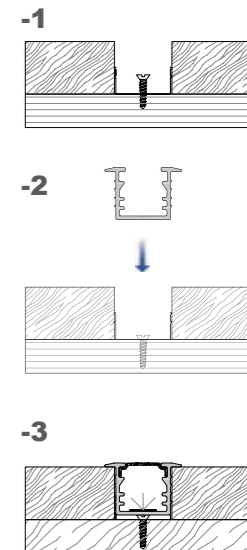

Dimension

Installation steps

Accessories

Dimension

Installation steps

Accessories

SW-176-Y1712

SW-L1407-24V 嵌入式硬灯条
Embedded LED aluminum profile