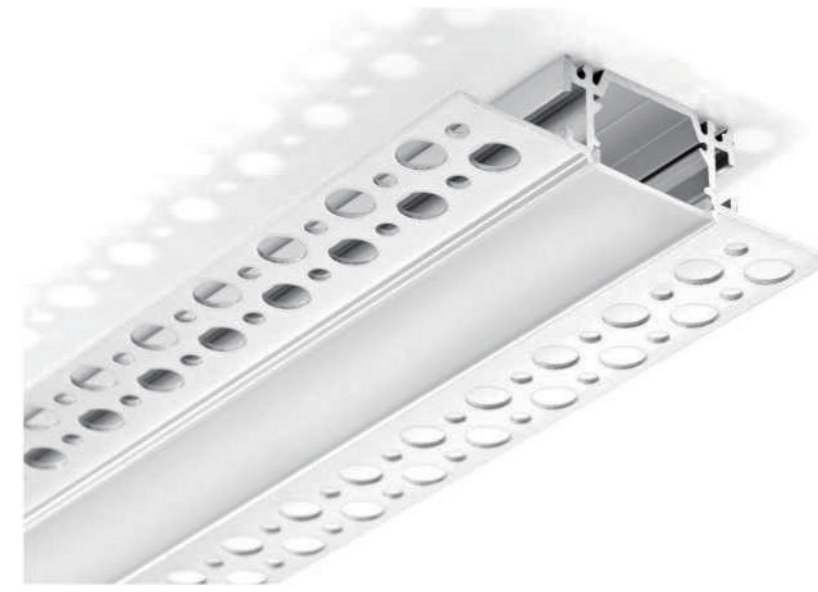

- PMMA opal matte cover
- PMMA semi-clear cover
- PMMA clear cover
- PC diffused cover

SW-LP080