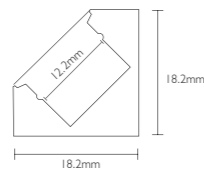

SW-L1818-24V L 位明装硬灯条
L style Surface mounted LED aluminum profile