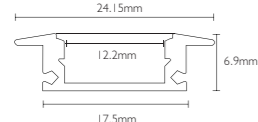

SW-L5050-24V 办公式硬灯条
Office LED aluminum profile

SW-L5075-24V 办公式硬灯条
Office LED aluminum profile

SW-L7080-24V 办公式硬灯条
Office LED aluminum profile

SW-L2407-24V 嵌入式硬灯条
Embedded LED aluminum profile

SW-L4435-24V 嵌入式硬灯条
Embedded LED aluminum profile