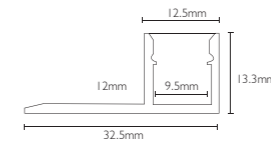

SW-L9719-24V 预埋踢脚线灯
Embedded kick line aluminum profile

安装说明 Installation instructions

先用螺丝固定卡扣
Fix the clip with screws

自备胶水固定
fix with glue