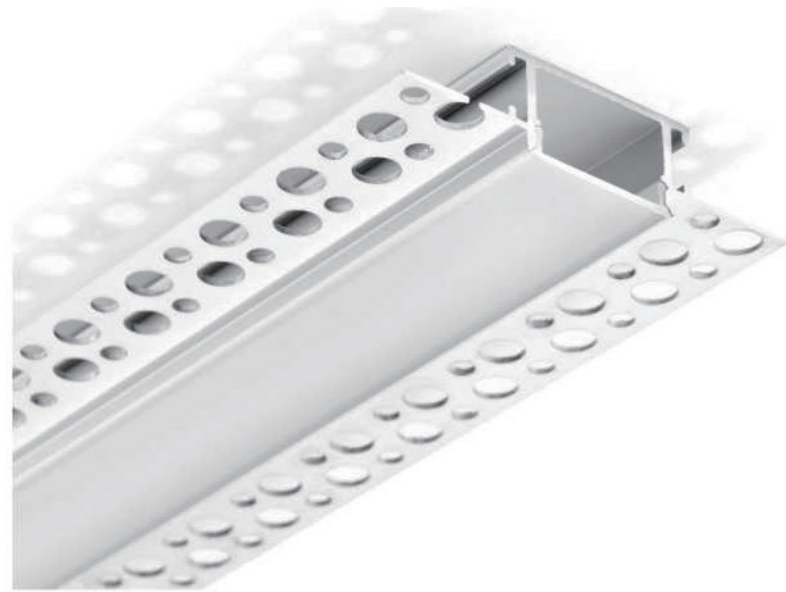

Installation methods

Step 01:
Fix the profile
on plasterboard

Step 02:
Painting the Plaster

Step 03:
Paint lacquer (overcoating)

Step 04:
Stick led strip

Step 05:
Install diffuser

SW-LP071

End caps