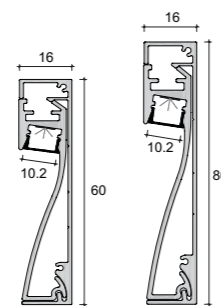

Dimension

Installation steps

SW-260-C9835

-1 -2 -3

Accessories

Dimension

Installation steps

SW-261-C10645

-1 -2 -3

Accessories

Art aluminum profile

The skirting lights play a visual balance in the room design. Using their linear vision, materials and colors to echo each other, they can beautify the decoration effect and outline the sense of space. Another function of the skirting line is its protection function. The skirting line can better bond the wall and the ground firmly, reduce wall deformation, avoid damage caused by external collision, and it is easier to clean.

Dimension

Installation steps

Accessories

SW-251-C6016

SW-188-C8016

Installation steps

Accessories

Dimension