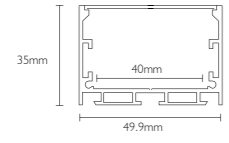

SW-L5035-24V 办公式硬灯条
Office LED aluminum profile