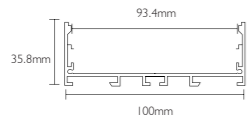

SW-L10036-24V 办公式硬灯条
Office LED aluminum profile