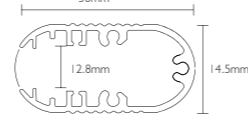

SW-L3015-24V 橱柜挂杆硬灯条
Cabinet hanging rod LED aluminum profile