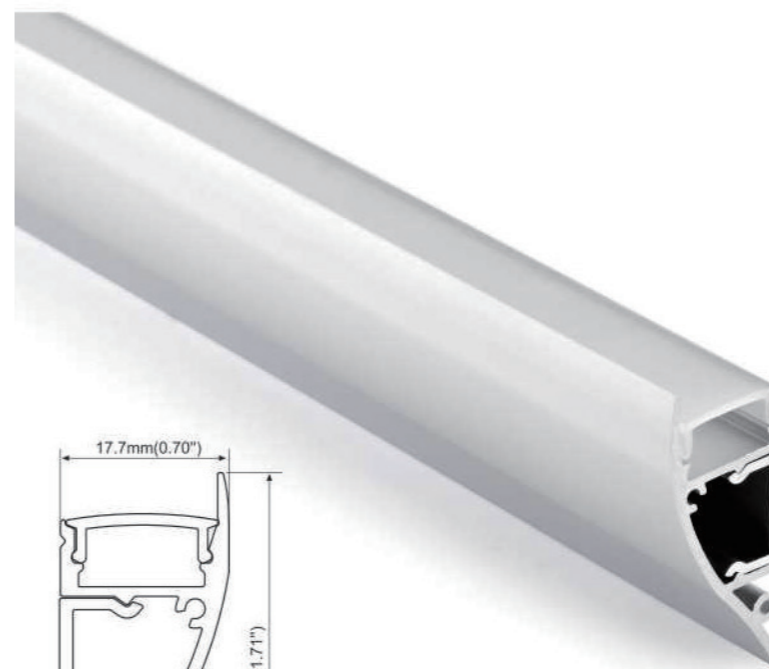

Step 02:
Push the diffuser

Step 03:
Slide the spring clip
on the back

Step 06:
Recessed the
profile into the
ceiling

Step 04:
Fix spring clip

Step 07:
Installation
completed

SW-LP062

• PC semi-clear

Aluminum profile