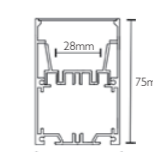

SW-L5075-24V 办公式硬灯条
Office LED aluminum profile