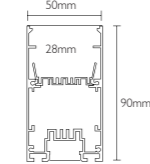

SW-5090-24V 吊装上下发光办公灯
Hanging aluminum profile with up and down light