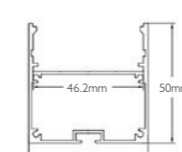

SW-L5050-24V 办公式硬灯条
Office LED aluminum profile