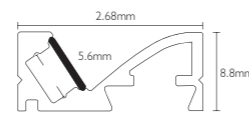

SW-L2109-24V 明装偏光硬灯条
Surface mounted LED aluminum profile with side light