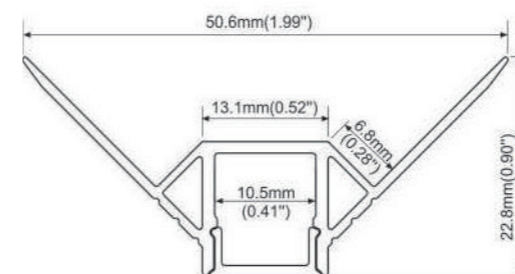

Mounting Profile

End cap without hole

SW-LP068-S

• PC diffused cover

SW-LP070-R

• PC diffused cover

SW-LP068-R

Installation methods