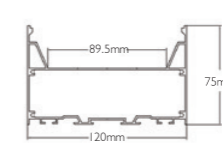

SW-L12075-24V 办公式硬灯条
Office LED aluminum profile