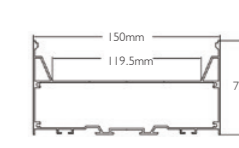

SW-L15075-24V 办公式硬灯条
Office LED aluminum profile