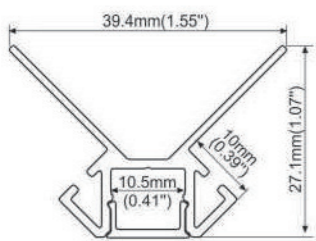

• PC diffused cover

SW-LP091-E

SW-LP089

End caps

• PC diffused cover

End caps

• PMMA semi-clear cover

Dimension