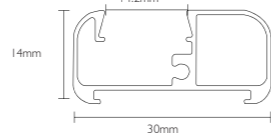

SW-L3014-24V 橱柜挂杆硬灯条
Cabinet hanging rod LED aluminum profile