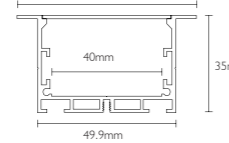

SW-L12075-24V 办公式硬灯条
Office LED aluminum profile

SW-L15075-24V 办公式硬灯条
Office LED aluminum profile

SW-L5035-24V 办公式硬灯条
Office LED aluminum profile

SW-L6535-24V 办公式硬灯条
Office LED aluminum profile

SW-L7535-24V 办公式硬灯条
Office LED aluminum profile