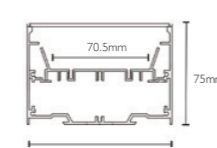

SW-L2109-24V 明装偏光硬灯条
Surface mounted LED aluminum profile with side light

SW-L3535-24V 办公式硬灯条
Office LED aluminum profile

SW-L7575-24V 办公式硬灯条
Office LED aluminum profile

SW-L10075-24V 办公式硬灯条
Office LED aluminum profile