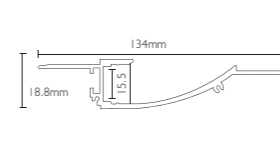

SW-L9719-24V 预埋踢脚线灯
Embedded kick line aluminum profile

安装说明 Installation instructions

先用螺丝固定卡扣
Fix the clip with screws

自备胶水固定
fix with glue