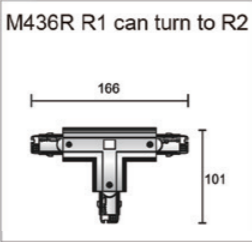

Model	Package	Color
SW-M436L-W	1/119	White □
SW-M436L-S	1/119	Silver Grey ■
SW-M436L-B	1/119	Black ■