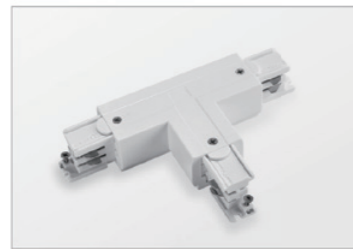

3-phases adapter for Europe Track systems

T"connector Left side 1

Model	Package	Color
SW-0436 L1 -W	1 / 84	White □
SW-0436 L1 -S	1 / 84	Silver Grey ■
SW-0436 L1-B	1 / 84	Black ■

T"connector Left side 2

Model	Package	Color
SW-0436 L2 -W	1 / 84	White □
SW-0436 L2 -S	1 / 84	Silver Grey ■
SW-0436 L2-B	1 / 84	Black ■