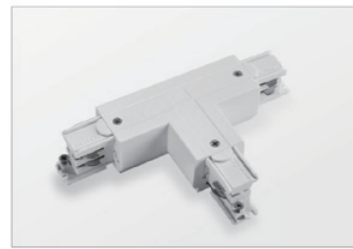

3-phases adapter for Europe Track systems

T"connector Left side 1

Model	Package	Color
SW-0436 L1 -W	1 / 84	White □
SW-0436 L1 -S	1 / 84	Silver Grey ■
SW-0436 L1-B	1 / 84	Black ■

T"connector Left side 2

Model	Package	Color
SW-0436 L2 -W	1 / 84	White □
SW-0436 L2 -S	1 / 84	Silver Grey ■
SW-0436 L2-B	1 / 84	Black ■