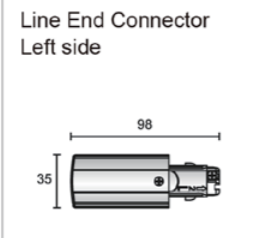

3-phases adapter for Europe Track systems

3-phases adapter for Europe Track systems

Model	Package	Color
SW-0431 L-W	1 / 150	White □
SW-0431 L-S	1 / 150	Silver Grey ■
SW-0431 L-B	1 / 150	Black ■

Model	Package	Color
SW-0431 R-W	1 / 150	White □
SW-0431 R-S	1 / 150	Silver Grey ■
SW-0431 R-B	1 / 150	Black ■