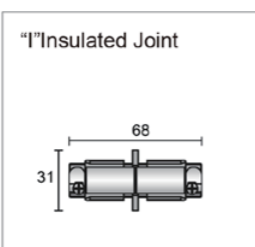

Model	Package	Color
SW-0433A-W	1 / 400	White □
SW-0433A-S	1 / 400	Silver Grey ■
SW-0433A-B	1 / 400	Black ■