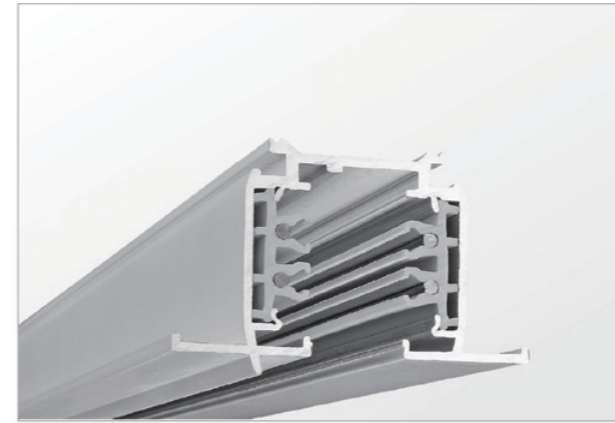

Embedded 3-Phase guide rail system