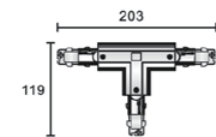

3-Phase DALI guide rail system

"T" connector Right side 2

Model	Package	Color
SW-D636 R2-W	1 / 84	White □
SW-D636 R2-S	1 / 84	Silver Grey ■
SW-D636 R2-B	1 / 84	Black ■

"T" connector Left side 1

Model	Package	Color
SW-D636 L1-W	1 / 84	White □
SW-D636 L1-S	1 / 84	Silver Grey ■
SW-D636 L1-B	1 / 84	Black ■