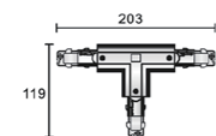

"T" connector Right side 1

Model	Package	Color
SW-D636 R1-W	1 / 84	White □
SW-D636 R1-S	1 / 84	Silver Grey ■
SW-D636 R1-B	1 / 84	Black ■