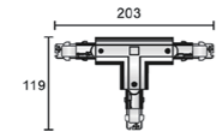

3-Phase DALI guide rail system

"T" connector Right side 2

Model	Package	Color
SW-D636 R2-W	1 / 84	White □
SW-D636 R2-S	1 / 84	Silver Grey ■
SW-D636 R2-B	1 / 84	Black ■

"T" connector Left side 1

Model	Package	Color
SW-D636 L1-W	1 / 84	White □
SW-D636 L1-S	1 / 84	Silver Grey ■
SW-D636 L1-B	1 / 84	Black ■