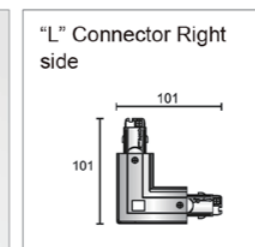

Model	Package	Color
SW-0435 R-W	1 / 154	White □
SW-0435 R-S	1 / 154	Silver Grey ■
SW-0435 R-B	1 / 154	Black ■