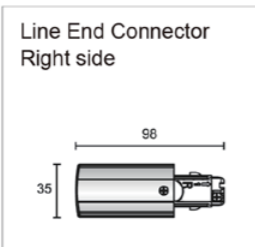

3-phases adapter for Europe Track systems

3-phases adapter for Europe Track systems

Model	Package	Color
SW-0431 L-W	1 / 150	White □
SW-0431 L-S	1 / 150	Silver Grey ■
SW-0431 L-B	1 / 150	Black ■

Model	Package	Color
SW-0431 R-W	1 / 150	White □
SW-0431 R-S	1 / 150	Silver Grey ■
SW-0431 R-B	1 / 150	Black ■