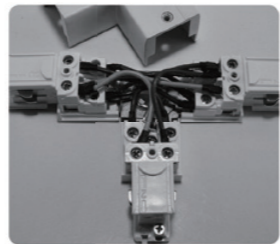

Model	Package	Color
SW-M436L-W	1/119	White □
SW-M436L-S	1/119	Silver Grey ■
SW-M436L-B	1/119	Black ■