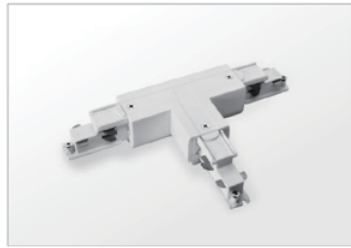

3-Phase DALI guide rail system

"T" connector Right side 2

Model	Package	Color
SW-D636 R2-W	1 / 84	White □
SW-D636 R2-S	1 / 84	Silver Grey ■
SW-D636 R2-B	1 / 84	Black ■

"T" connector Left side 1

Model	Package	Color
SW-D636 L1-W	1 / 84	White □
SW-D636 L1-S	1 / 84	Silver Grey ■
SW-D636 L1-B	1 / 84	Black ■