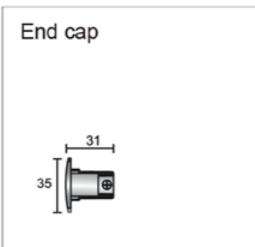

3-phases adapter for Europe Track systems

3-phases adapter for Europe Track systems

Model	Package	Color
SW-0431 L-W	1 / 150	White □
SW-0431 L-S	1 / 150	Silver Grey ■
SW-0431 L-B	1 / 150	Black ■

Model	Package	Color
SW-0431 R-W	1 / 150	White □
SW-0431 R-S	1 / 150	Silver Grey ■
SW-0431 R-B	1 / 150	Black ■