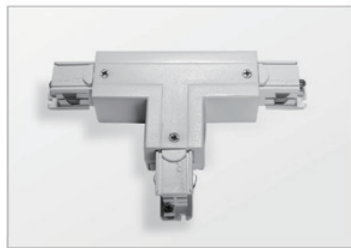

Model	Package	Color
SW-M436L-W	1/119	White □
SW-M436L-S	1/119	Silver Grey ■
SW-M436L-B	1/119	Black ■