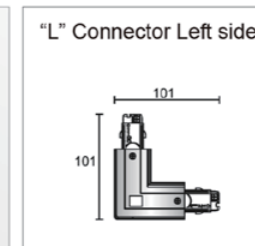

Model	Package	Color
SW-0435 L-W	1 / 154	White □
SW-0435 L-S	1 / 154	Silver Grey ■
SW-0435 L-B	1 / 154	Black ■