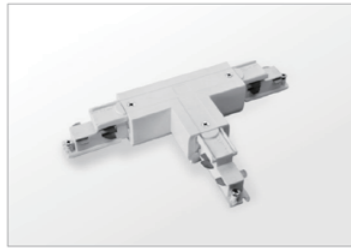

3-Phase DALI guide rail system

"T" connector Right side 2

Model	Package	Color
SW-D636 R2-W	1 / 84	White □
SW-D636 R2-S	1 / 84	Silver Grey ■
SW-D636 R2-B	1 / 84	Black ■

"T" connector Left side 1

Model	Package	Color
SW-D636 L1-W	1 / 84	White □
SW-D636 L1-S	1 / 84	Silver Grey ■
SW-D636 L1-B	1 / 84	Black ■