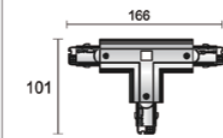

T"connector Right side 1

Model	Package	Color
SW-0436 R1 -W	1 / 84	White □
SW-0436 R1 -S	1 / 84	Silver Grey ■
SW-0436 R1-B	1 / 84	Black ■