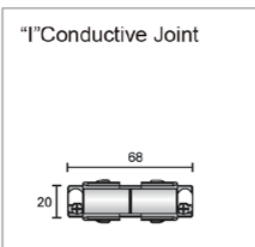

Model	Package	Color
SW-0433-W	1 / 400	White □
SW-0433-S	1 / 400	Silver Grey ■
SW-0433-B	1 / 400	Black ■