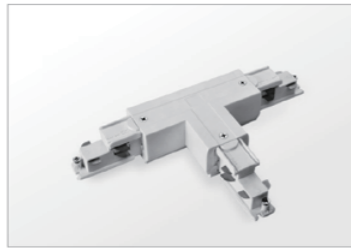

3-Phase DALI guide rail system

"T" connector Right side 2

Model	Package	Color
SW-D636 R2-W	1 / 84	White □
SW-D636 R2-S	1 / 84	Silver Grey ■
SW-D636 R2-B	1 / 84	Black ■

"T" connector Left side 1

Model	Package	Color
SW-D636 L1-W	1 / 84	White □
SW-D636 L1-S	1 / 84	Silver Grey ■
SW-D636 L1-B	1 / 84	Black ■