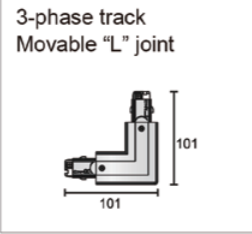

3-phases adapter for Europe Track systems