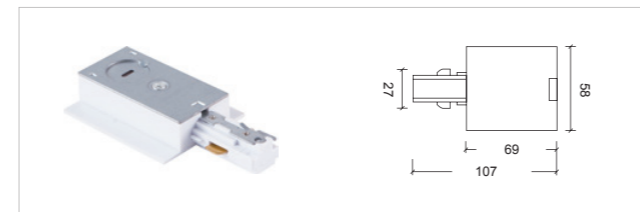

导轨接驳器 Track Connectors

3 线 A 嵌入式电源接驳器 - 左 Feeder-L