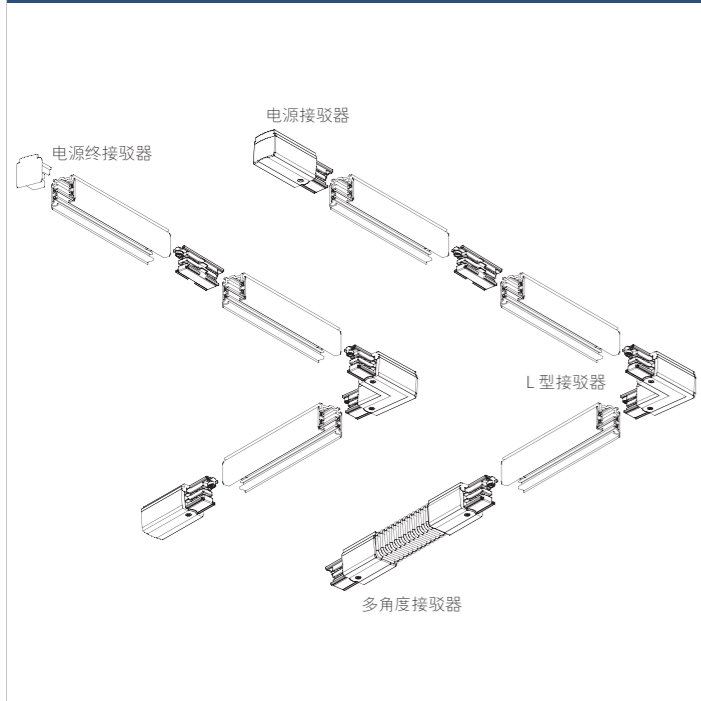

3 线 A 型导轨条 Three Line Track System

COLOUR:

LENGTH:

1000mm/1500mm/2000mm/3000mm

安装示意图 Installation diagram

产品介绍 Product introduction

3 线金卤灯导轨采用全铝材制造，内置全新 PVC 绝缘材料压铜条导电。只要电压 220V-240V。多种安装接驳器，可根据设计师的要求，实施多种安装方式，满足各种照明需要。

3-circuit main voltage track in extruded aluminium Main voltage 220-240V. Electrical wiring is located in an extruded PVC insulated housing The track is supplied with a series of accessories which will successfully resolve almost all types of lighting installation requirements And also has the facility for direct surface mounting through knockouts at 500m spacing.