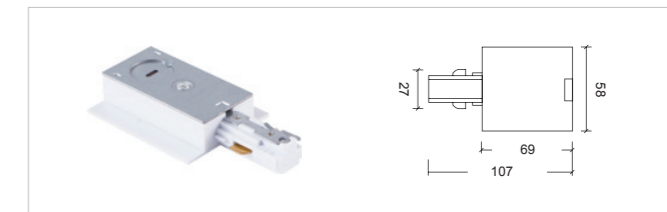

3 线 A 嵌入式电源接驳器 - 右 Feeder-R