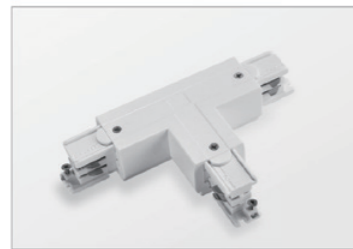

Model	Package	Color
SW-0436 R2 -W	1 / 84	White □
SW-0436 R2 -S	1 / 84	Silver Grey ■
SW-0436 R2-B	1 / 84	Black ■