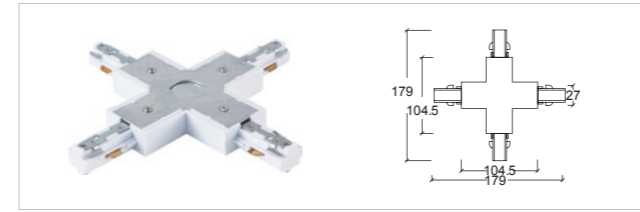

3-circuit main voltage track in extruded aluminium Main voltage 220-240V. Electrical wiring is located in an extruded PVC insulated housing The track is supplied with a series of accessories which will successfully resolve almost all types of lighting installation requirements And also has the facility for direct surface mounting through knockouts at 500m spacing.

导轨接驳器 Track Connectors

3 线 A 电源接驳器 - 左
Feeder-L

3 线 A 电源接驳器 - 右
Feeder-R

3 线 A 迷你型直线接驳器
Straight connector MINI

3 线 A 直线接驳器
Straight connector

3 线 A L 型接驳器 - 左
L-connector - L

3 线 A L 型接驳器 - 右
L-connector - R

3 线 A 三向接驳器 - 左
T-connector - L

3 线 A 三向接驳器 - 右
T-connector - R

3 线 A 四向接驳器
X-connector

3 线 A 电源终接
End cap

3 线 A 多角度接驳器 (软接)
Flexible Connector

3 线 A 型美规导轨条
Three Line ASA Track

3 线 A 型嵌入式导轨条 Three Line Recessed Track System