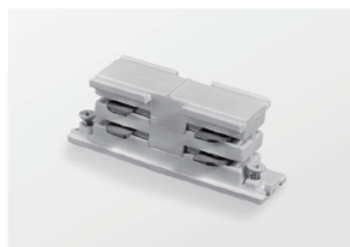

Model	Package	Color
SW-0433-W	1 / 400	White □
SW-0433-S	1 / 400	Silver Grey ■
SW-0433-B	1 / 400	Black ■