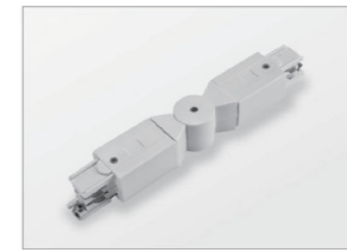

3-phase track
movable joint