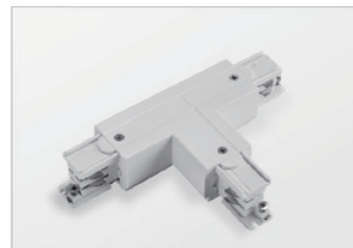

3-phases adapter for Europe Track systems

T"connector Left side 1

Model	Package	Color
SW-0436 L1 -W	1 / 84	White □
SW-0436 L1 -S	1 / 84	Silver Grey ■
SW-0436 L1-B	1 / 84	Black ■

T"connector Left side 2

Model	Package	Color
SW-0436 L2 -W	1 / 84	White □
SW-0436 L2 -S	1 / 84	Silver Grey ■
SW-0436 L2-B	1 / 84	Black ■