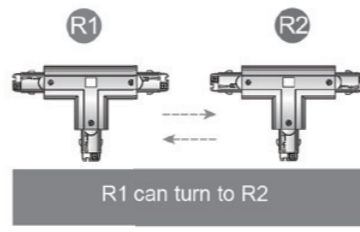

Model	Package	Color
SW-M436L-W	1/119	White □
SW-M436L-S	1/119	Silver Grey ■
SW-M436L-B	1/119	Black ■