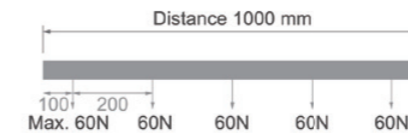

Embedded 3-Phase guide rail system