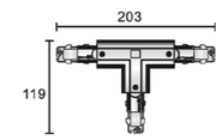

"T" connector Left side 2

Model	Package	Color
SW-D636 L2-W	1 / 84	White □
SW-D636 L2-S	1 / 84	Silver Grey ■
SW-D636 L2-B	1 / 84	Black ■