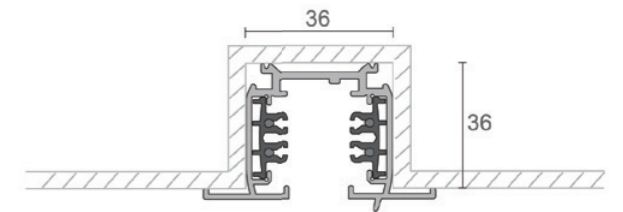

Embedded 3-Phase guide rail system