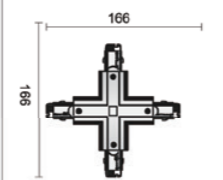

"+" Connector