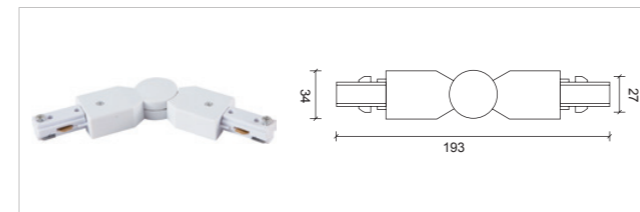

COLOUR:

LENGTH:

1000mm/1500mm/2000mm/3000mm

安装示意图 Installation diagram

产品介绍 Product introduction

3 线金卤灯导轨采用全铝材制造，内置全新 PVC 绝缘材料压铜条导电。只要电压 220V-240V。多种安装接驳器，可根据设计师的要求，实施多种安装方式，满足各种照明需要。

3-circuit main voltage track in extruded aluminium Main voltage 220-240V. Electrical wiring is located in an extruded PVC insulated housing The track is supplied with a series of accessories which will successfully resolve almost all types of lighting installation requirements And also has the facility for direct surface mounting through knockouts at 500m spacing.

导轨接驳器 Track Connectors

3 线 A 嵌入式电源接驳器 - 左 Feeder-L

3 线 A 嵌入式电源接驳器 - 右 Feeder-R

3 线 A 嵌入式直线接驳器 Straight connector

3 线 A 嵌入式四向接驳器 X-connector

3 线 A 嵌入式 L 型接驳器 - 左 L-connector - L

3 线 A 嵌入式 L 型接驳器 - 右 L-connector - R

3 线 A 嵌入式三向接驳器 - 左 T-connector - L

3 线 A 嵌入式三向接驳器 - 右 T-connector - R

任意角度接驳器 Flexible Connector

3 线 A 电源终接 End cap

3 线短软连接器 Connector

3 线挂件吊装线 Fitting