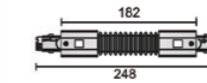

"+" Connector

Model	Package	Color
SW-0437-W	1 / 60	White □
SW-0437 -S	1 / 60	Silver Grey ■
SW-0437-B	1 / 60	Black ■

3-phases adapter for Europe Track systems

Flexible joint

Model	Package	Color
SW-0439-W	1 / 119	White □
SW-0439 -S	1 / 119	Silver Grey ■
SW-0439-B	1 / 119	Black ■

3-phase track
movable joint

Model	Package	Color
SW-M435-W	1 / 119	White □
SW-M435 -S	1 / 119	Silver Grey ■
SW-M435-B	1 / 119	Black ■

3-phases adapter for Europe Track systems

Model	Package	Color
SW-M438-W	1/119	White □
SW-M438-S	1/119	Silver Grey ■
SW-M438-B	1/119	Black ■