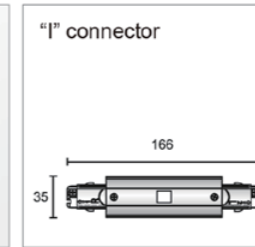

Model	Package	Color
SW-0434-W	1 / 165	White □
SW-0434-S	1 / 165	Silver Grey ■
SW-0434-B	1 / 165	Black ■