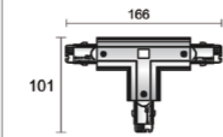

3-phases adapter for Europe Track systems

T"connector Left side 1

Model	Package	Color
SW-0436 L1 -W	1 / 84	White □
SW-0436 L1 -S	1 / 84	Silver Grey ■
SW-0436 L1-B	1 / 84	Black ■

T"connector Left side 2

Model	Package	Color
SW-0436 L2 -W	1 / 84	White □
SW-0436 L2 -S	1 / 84	Silver Grey ■
SW-0436 L2-B	1 / 84	Black ■