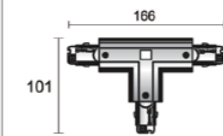

3-phases adapter for Europe Track systems

T"connector Left side 1

Model	Package	Color
SW-0436 L1 -W	1 / 84	White □
SW-0436 L1 -S	1 / 84	Silver Grey ■
SW-0436 L1-B	1 / 84	Black ■

T"connector Left side 2

Model	Package	Color
SW-0436 L2 -W	1 / 84	White □
SW-0436 L2 -S	1 / 84	Silver Grey ■
SW-0436 L2-B	1 / 84	Black ■