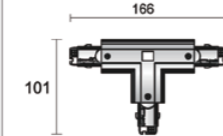

T"connector Right side 2

Model	Package	Color
SW-0436 R2 -W	1 / 84	White □
SW-0436 R2 -S	1 / 84	Silver Grey ■
SW-0436 R2-B	1 / 84	Black ■