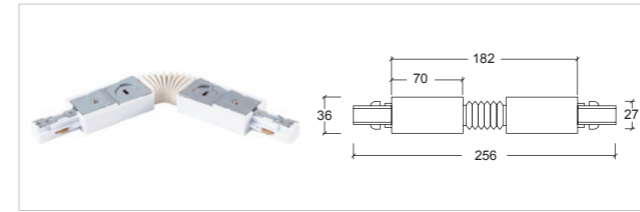

导轨接驳器 Track Connectors

3 线 A 电源接驳器 - 左
Feeder-L

3 线 A 电源接驳器 - 右
Feeder-R

3 线 A 迷你型直线接驳器
Straight connector MINI

3 线 A 直线接驳器
Straight connector

3 线 A L 型接驳器 - 左
L-connector - L

3 线 A L 型接驳器 - 右
L-connector - R

3 线 A 三向接驳器 - 左
T-connector - L

3 线 A 三向接驳器 - 右
T-connector - R

3 线 A 四向接驳器
X-connector

3 线 A 电源终接
End cap

3 线 A 多角度接驳器 (软接)
Flexible Connector

3 线 A 型美规导轨条
Three Line ASA Track

3 线 A 型嵌入式导轨条 Three Line Recessed Track System

COLOUR:

LENGTH:

1000mm/1500mm/2000mm/3000mm

安装示意图 Installation diagram

产品介绍 Product introduction

3 线金卤灯导轨采用全铝材制造，内置全新 PVC 绝缘材料压铜条导电。只要电压 220V-240V。多种安装接驳器，可根据设计师的要求，实施多种安装方式，满足各种照明需要。

3-circuit main voltage track in extruded aluminium Main voltage 220-240V. Electrical wiring is located in an extruded PVC insulated housing The track is supplied with a series of accessories which will successfully resolve almost all types of lighting installation requirements And also has the facility for direct surface mounting through knockouts at 500m spacing.