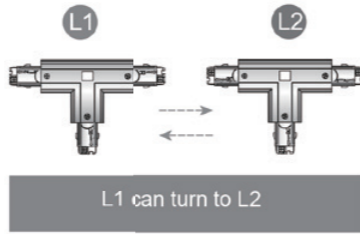

3-phase track
movable joint

Model	Package	Color
SW-M435-W	1 / 119	White □
SW-M435 -S	1 / 119	Silver Grey ■
SW-M435-B	1 / 119	Black ■

3-phases adapter for Europe Track systems

Model	Package	Color
SW-M438-W	1/119	White □
SW-M438-S	1/119	Silver Grey ■
SW-M438-B	1/119	Black ■