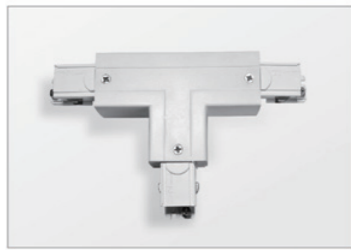

3-phase track
movable joint

Model	Package	Color
SW-M435-W	1 / 119	White □
SW-M435 -S	1 / 119	Silver Grey ■
SW-M435-B	1 / 119	Black ■

3-phases adapter for Europe Track systems

Model	Package	Color
SW-M438-W	1/119	White □
SW-M438-S	1/119	Silver Grey ■
SW-M438-B	1/119	Black ■