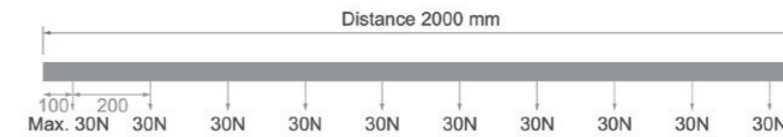

Embedded 3-Phase guide rail system