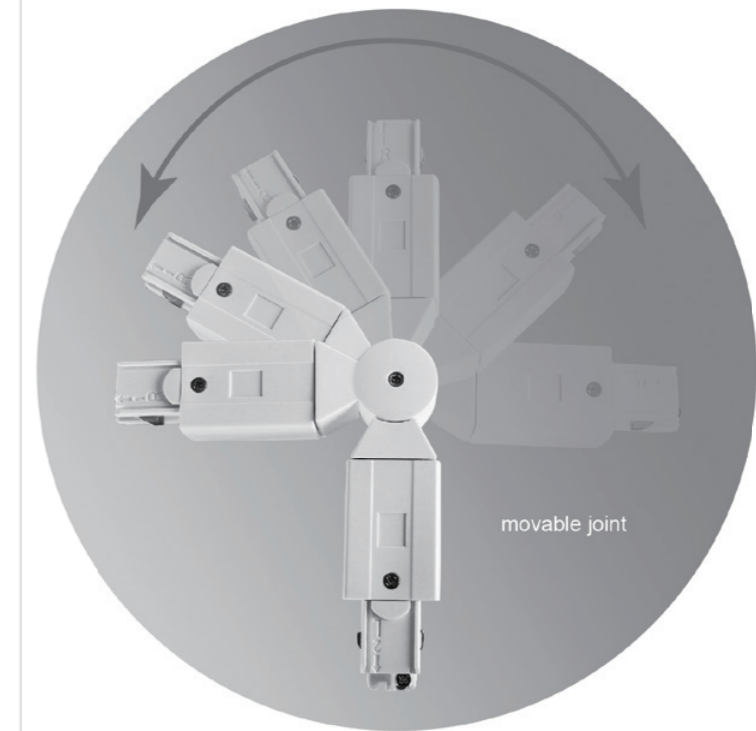

3-phases adapter for Europe Track systems

Model	Package	Color
SW-0436 L1 -W	1 / 84	White □
SW-0436 L1 -S	1 / 84	Silver Grey ■
SW-0436 L1-B	1 / 84	Black ■

Model	Package	Color
SW-0436 L2 -W	1 / 84	White □
SW-0436 L2 -S	1 / 84	Silver Grey ■
SW-0436 L2-B	1 / 84	Black ■

Model	Package	Color
SW-0436 R1 -W	1 / 84	White □
SW-0436 R1 -S	1 / 84	Silver Grey ■
SW-0436 R1-B	1 / 84	Black ■

Model	Package	Color
SW-0436 R2 -W	1 / 84	White □
SW-0436 R2 -S	1 / 84	Silver Grey ■
SW-0436 R2-B	1 / 84	Black ■

Model	Package	Color
SW-0437-W	1 / 60	White □
SW-0437 -S	1 / 60	Silver Grey ■
SW-0437-B	1 / 60	Black ■

3-phases adapter for Europe Track systems

Model	Package	Color
SW-0439-W	1 / 119	White □
SW-0439 -S	1 / 119	Silver Grey ■
SW-0439-B	1 / 119	Black ■

Model	Package	Color
SW-M435-W	1 / 119	White □
SW-M435 -S	1 / 119	Silver Grey ■
SW-M435-B	1 / 119	Black ■